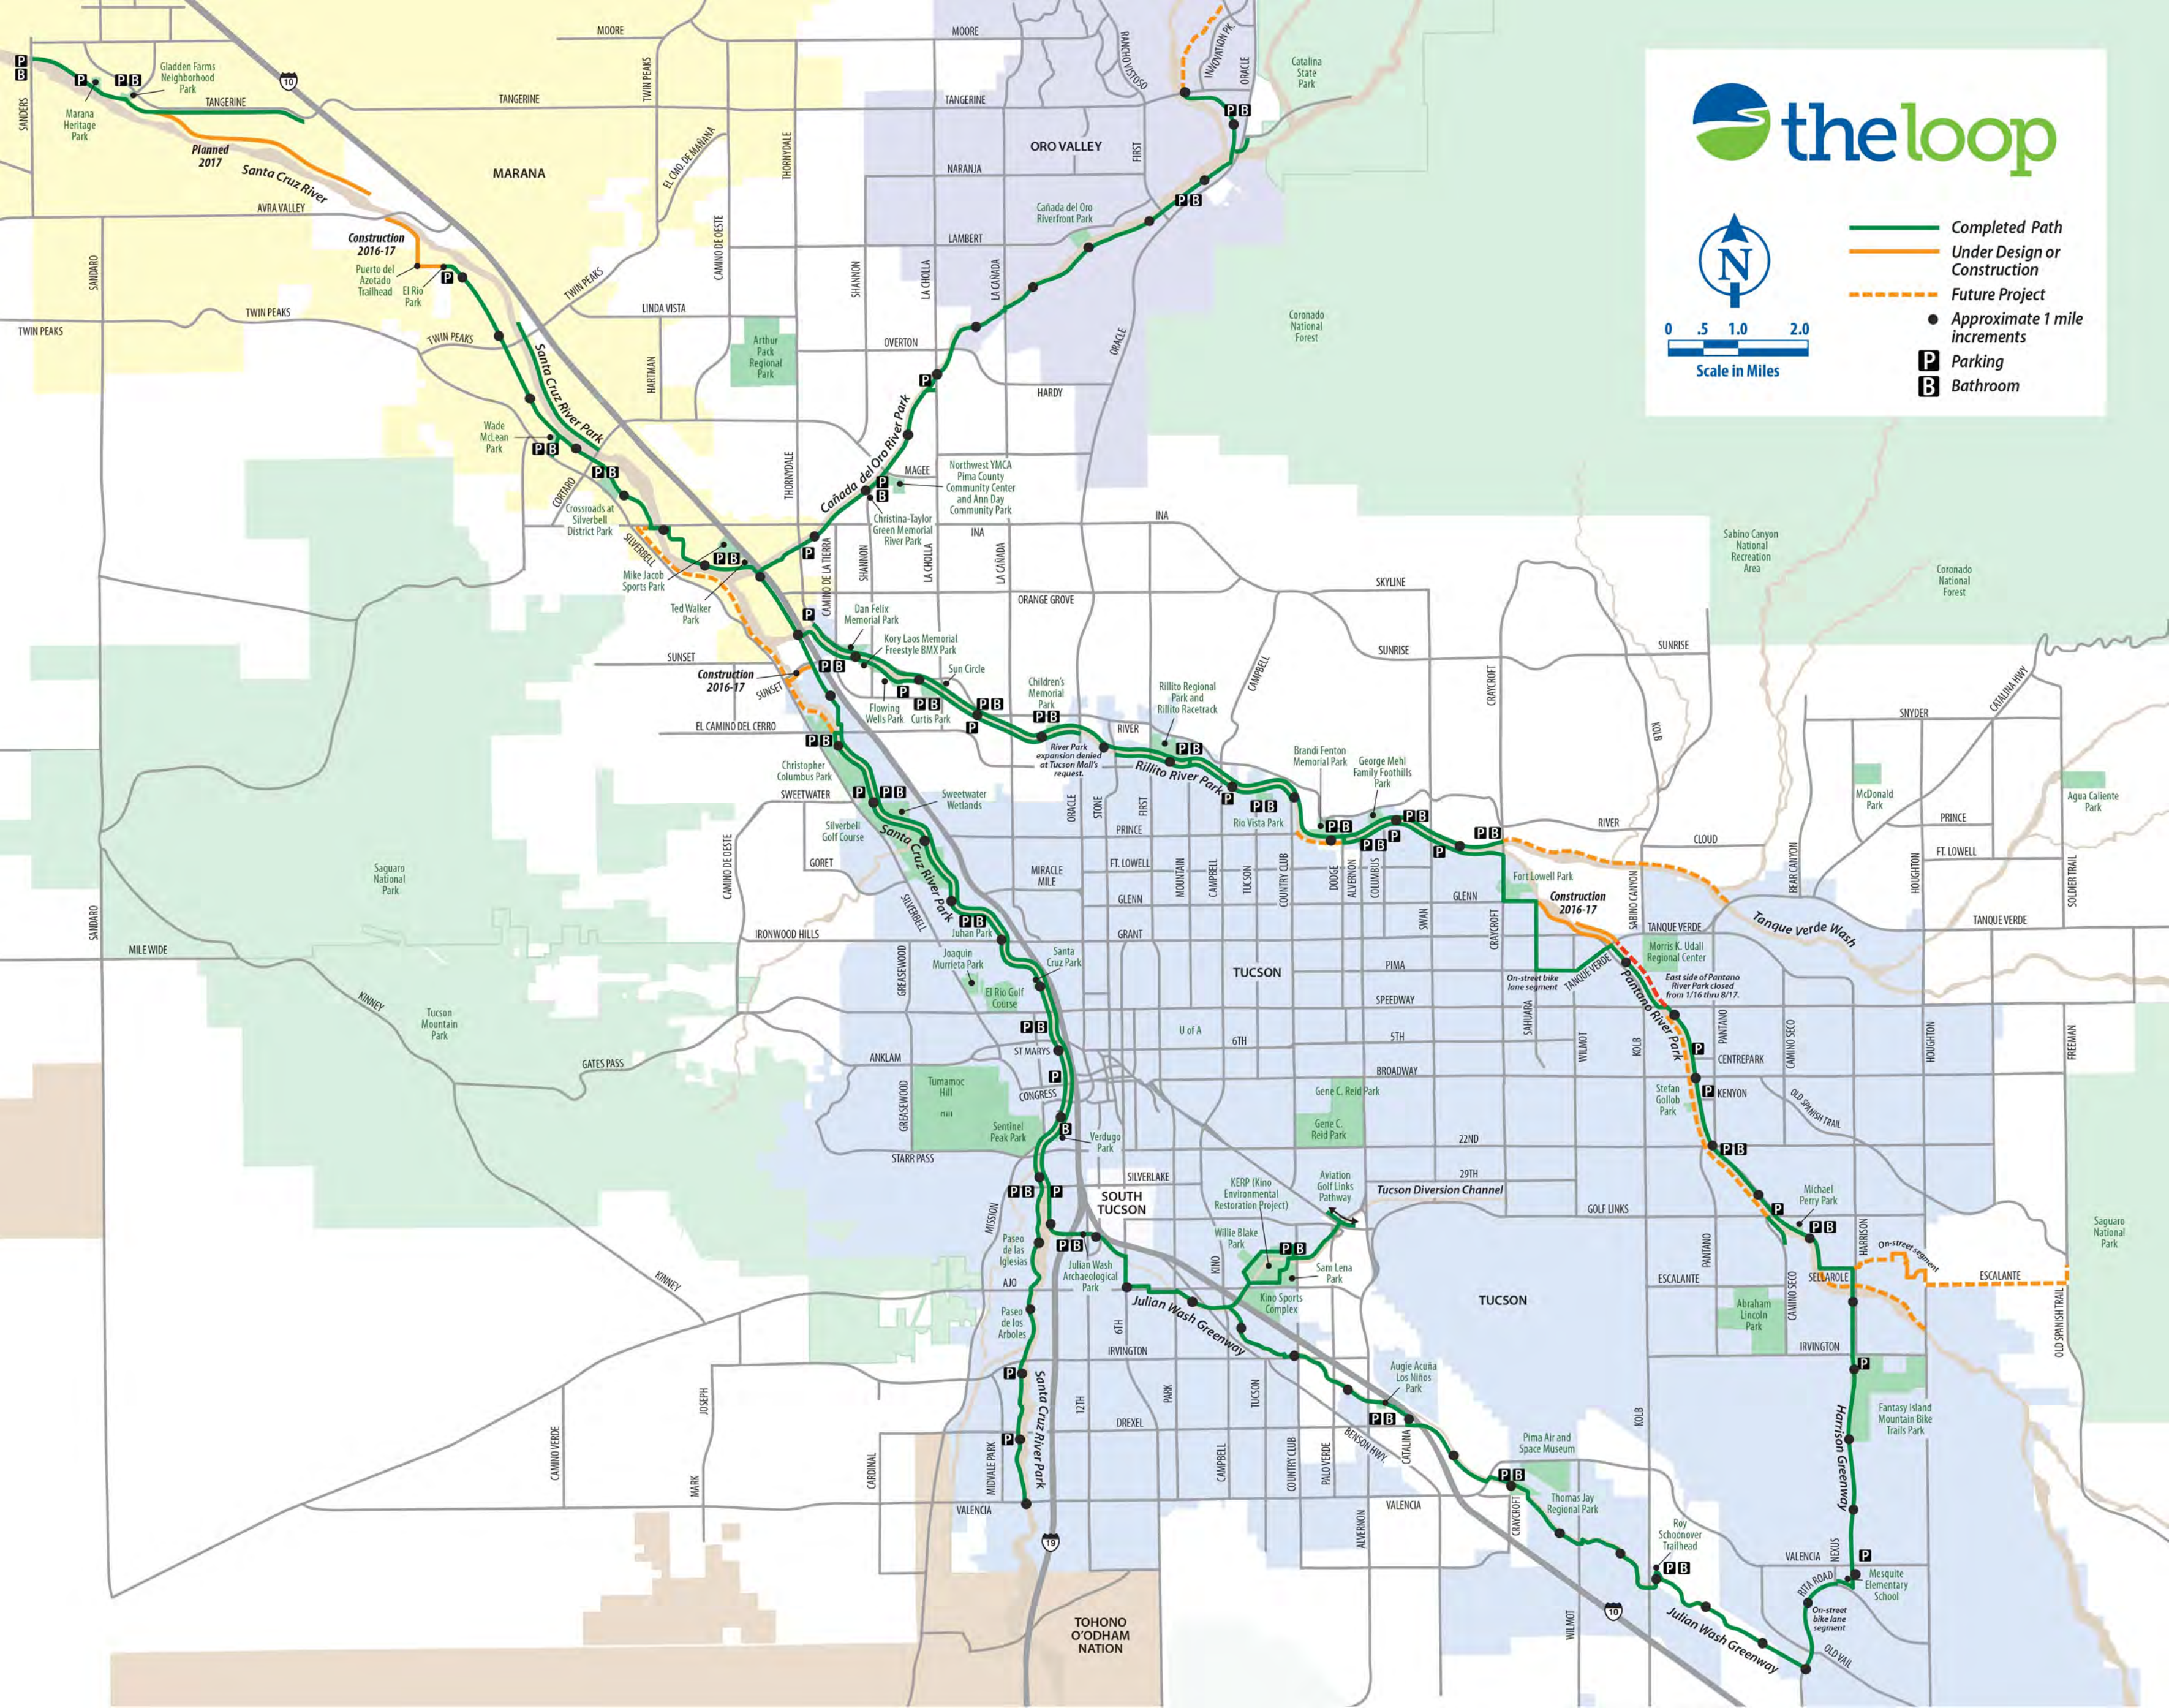

- Completed Path
- Under Design or Construction
- Future Project
- Approximate 1 mile increments
- P Parking
- B Bathroom

North to Catalina

South to Tucson

0 0.5 1 Miles

-  Park
-  BIKE SHOP
-  FIRE STATION
-  LIBRARY

- Existing Bike Path Types**
-  PAVED SHARED USE PATH
 -  PAVED SHOULDER
 -  SIGNED BIKE ROUTE
 -  SIGNED BIKE ROUTE W/ ON-STREET BIKE LANE

Oro Valley Bikeways Map

March 2016