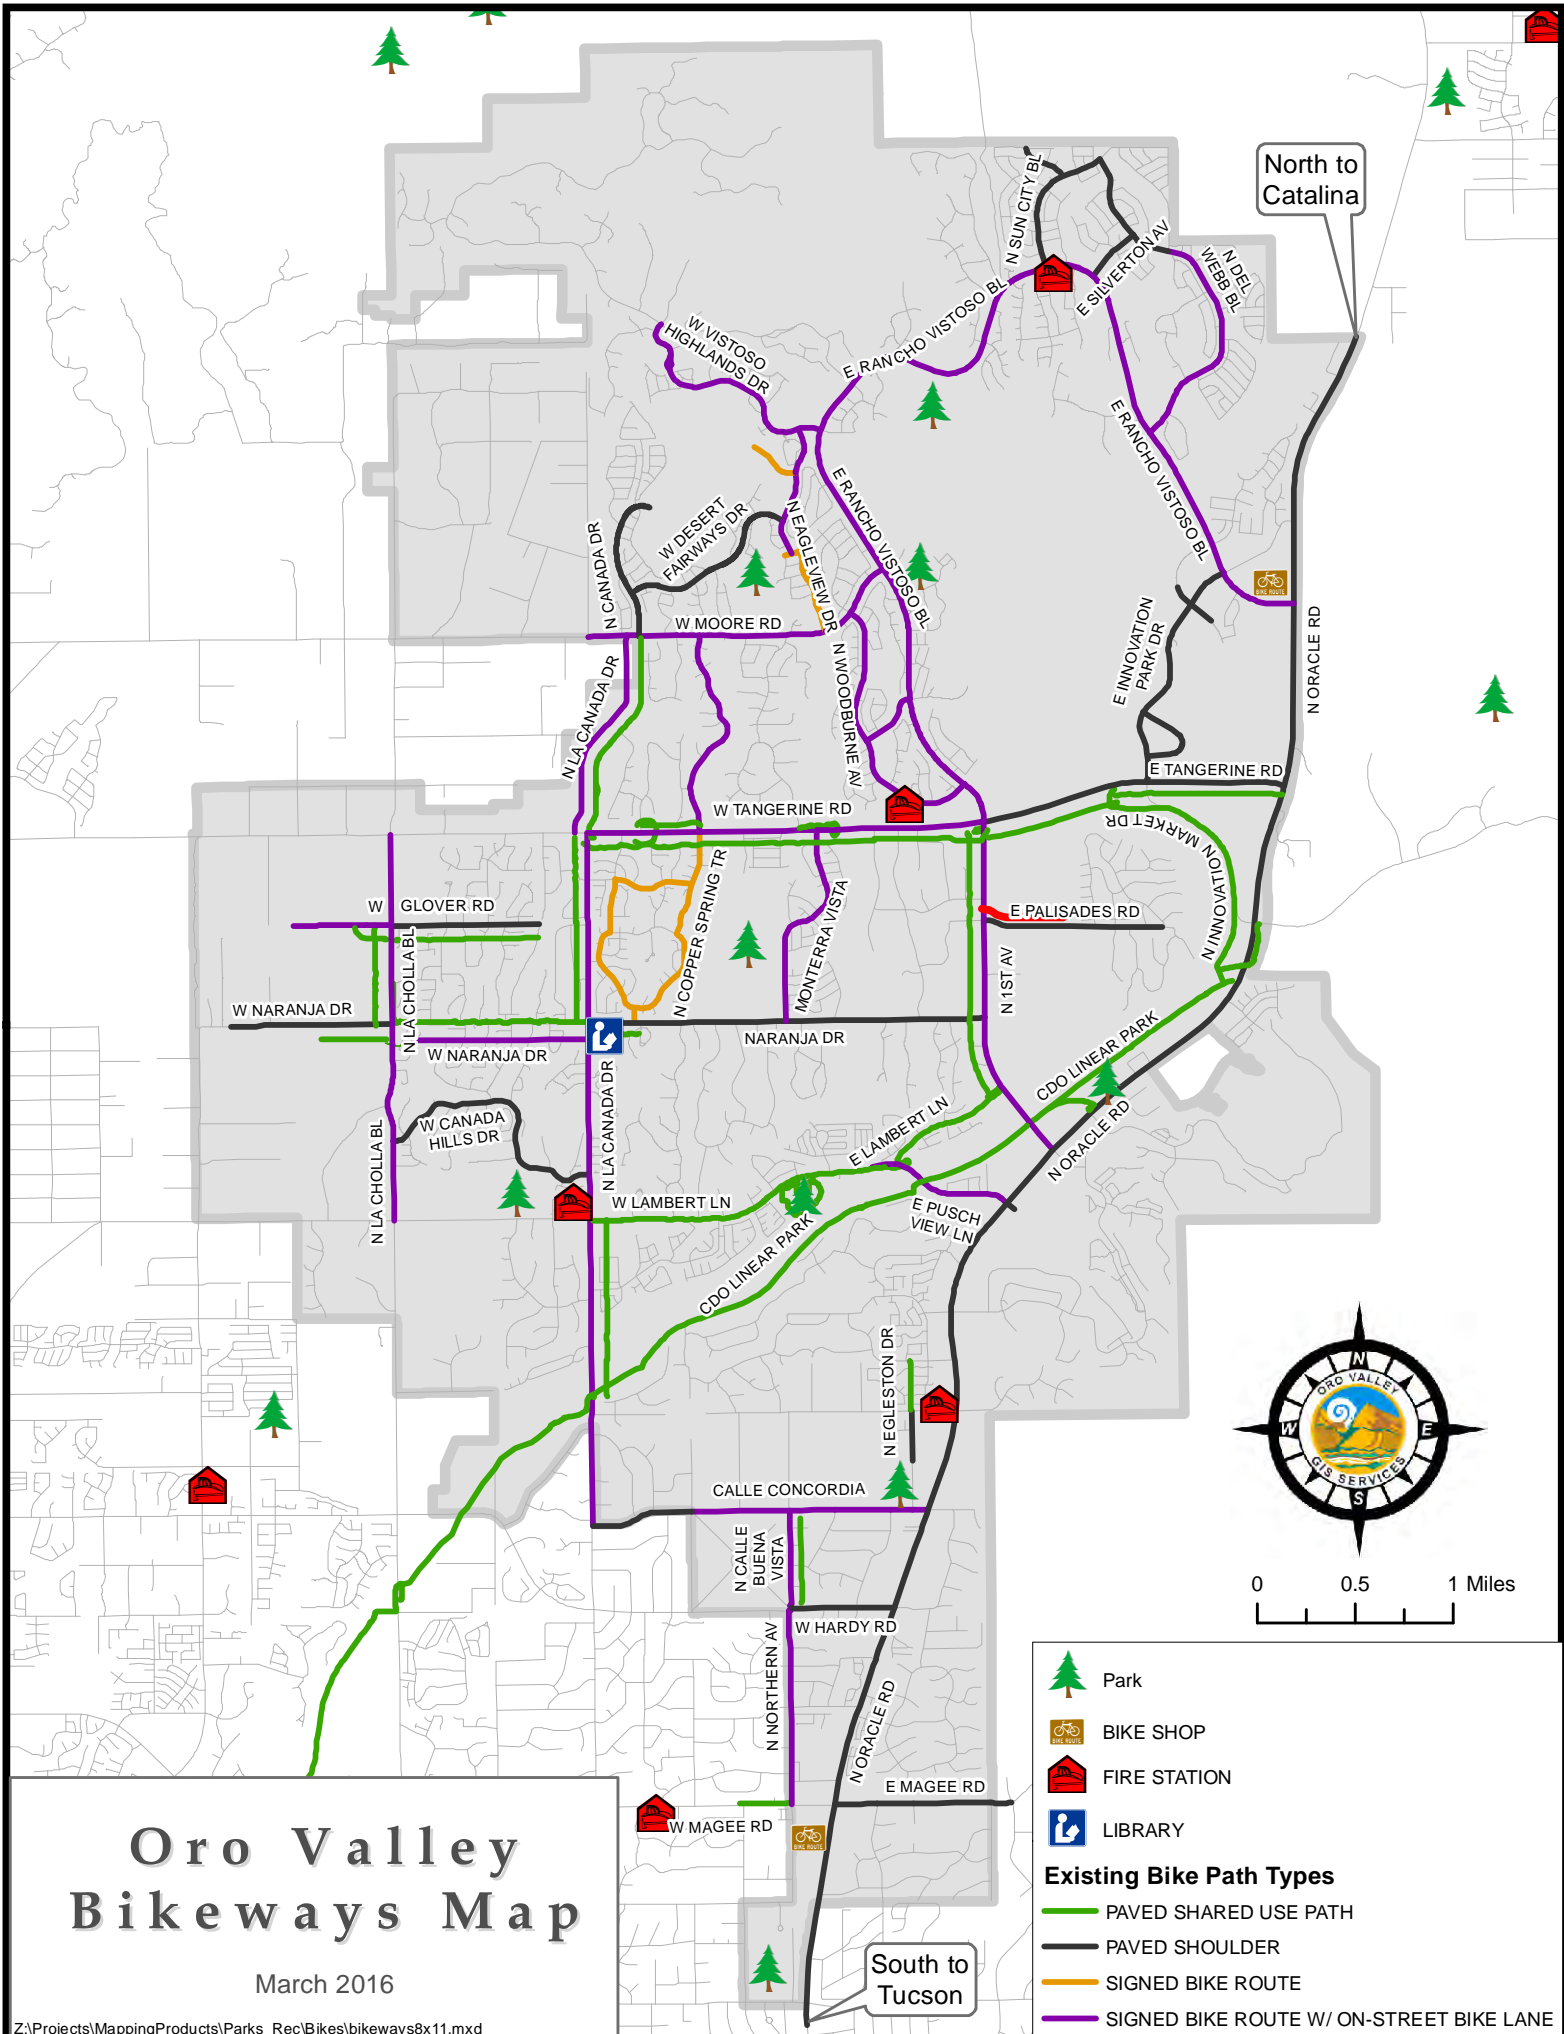

- Completed Path
- Under Design or Construction
- Future Project
- Approximate 1 mile increments
- P Parking
- B Bathroom

North to Catalina

South to Tucson

0 0.5 1 Miles

-  Park
-  BIKE SHOP
-  FIRE STATION
-  LIBRARY

- Existing Bike Path Types**
-  PAVED SHARED USE PATH
 -  PAVED SHOULDER
 -  SIGNED BIKE ROUTE
 -  SIGNED BIKE ROUTE W/ ON-STREET BIKE LANE

Oro Valley Bikeways Map

March 2016