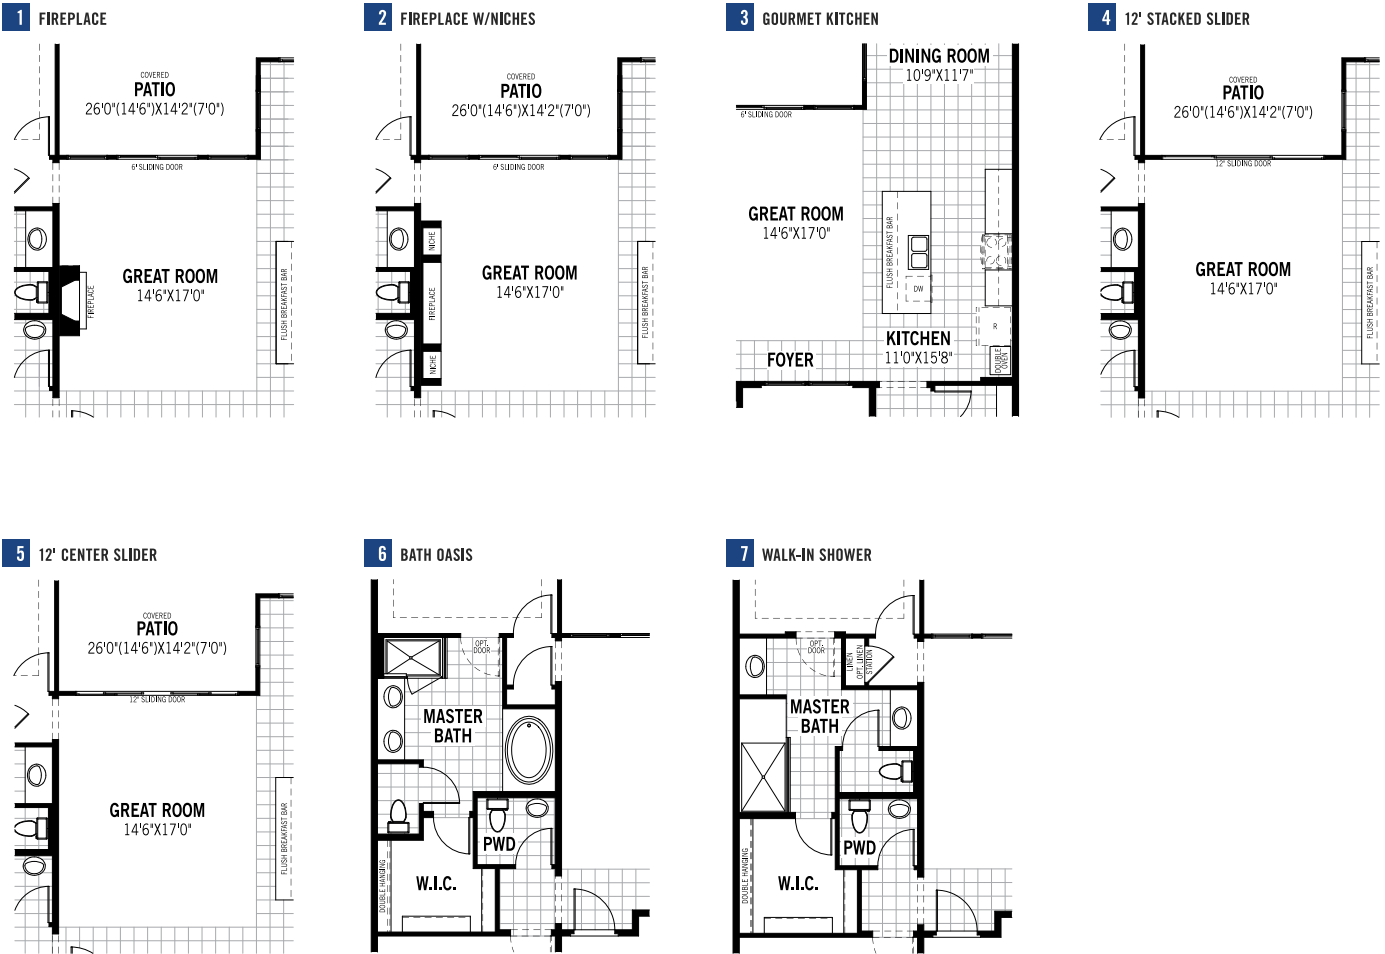

## ARCHITECT'S CHOICE OPTIONS

**Disclaimer**

All plan illustrations are artist’s concept and are not part of a legal contract. Specifications, terms and conditions are subject to change without notice. These floor plans and room dimensions apply to the Featured Elevation for this model type and/or optional floor plans selected. Note that plan square footages, prices, and room dimensions may vary according to elevation and options selected. Plan may be built as the mirror image. Flooring illustrations are used to show area of flooring, actual flooring type is specified on the Community Feature Sheet. Please consult your New Home Counselor for more details. E.&O.E. September 2015. Copyright 2015. – Mattamy Homes Limited. ROC License #249191B

**ELEVATION OPTIONS**

**DESERT CONTEMPORARY**

**RUSTIC SPANISH**

**SONORAN**